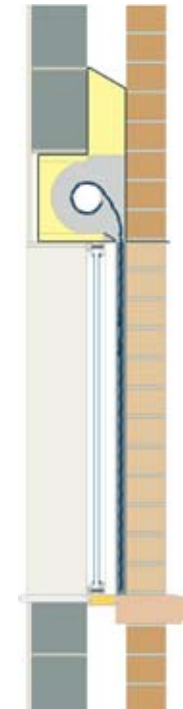

INTEGR8 education

innovative roller shutters

Charter offers a choice of shutter solutions suitable for a widest possible range of different applications. The system also addresses wider issues of lintel design, such as structural loadbearing, cold bridging and damp proofing. Custom designs for use in, for instance, curved and arched windows are also available. As with all our products, Charter offers specifiers and architects full technical support throughout the life of a project and bespoke CAD drawings of our entire range are available upon request.

Charter-Integr8 shutters are supplied in aluminium polyester powder coated finishes and are available in any RAL/BS colour. This choice and flexibility enables shutters to be used to make either a bold or subtle design statement and to contribute to, rather than take away from, the overall aesthetic appeal of a building's design.