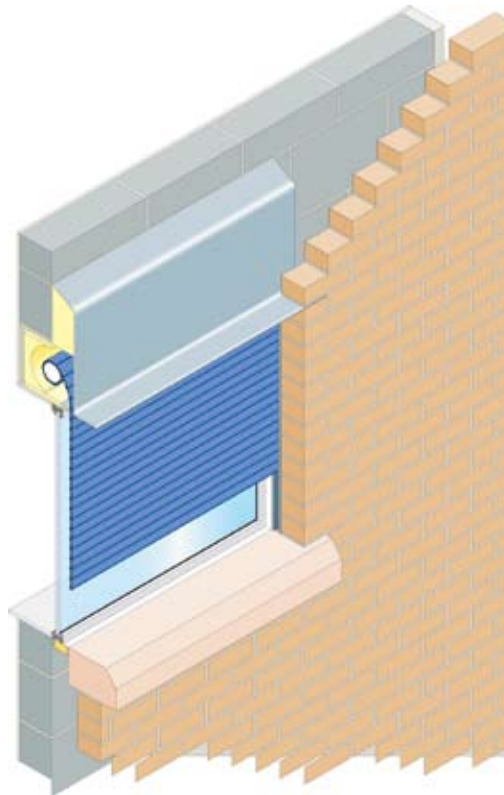

INTEGR8 education

innovative roller shutters

Charter offers a choice of shutter solutions suitable for a widest possible range of different applications. The system also addresses wider issues of lintel design, such as structural loadbearing, cold bridging and damp proofing. Custom designs for use in, for instance, curved and arched windows are also available. As with all our products, Charter offers specifiers and architects full technical support throughout the life of a project and bespoke CAD drawings of our entire range are available upon request.

Charter-Integr8 shutters are supplied in aluminium polyester powder coated finishes and are available in any RAL/BS colour. This choice and flexibility enables shutters to be used to make either a bold or subtle design statement and to contribute to, rather than take away from, the overall aesthetic appeal of a building's design.