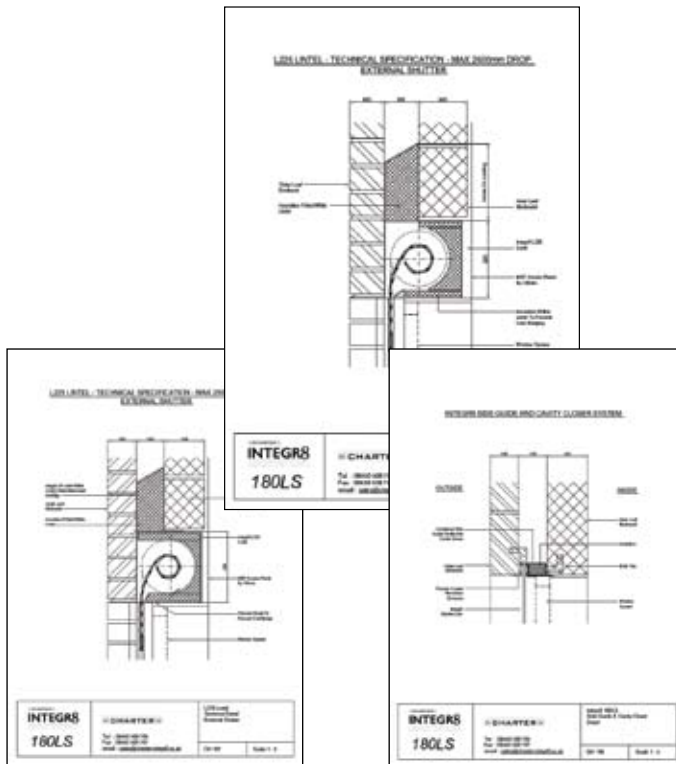

The absence of visible guide rails or boxes enhances the visual appeal of Charter-Integr8's range. It also reduces the potential for effective attack on the system. In this way Charter-Integr8 looks more attractive and offers better security.